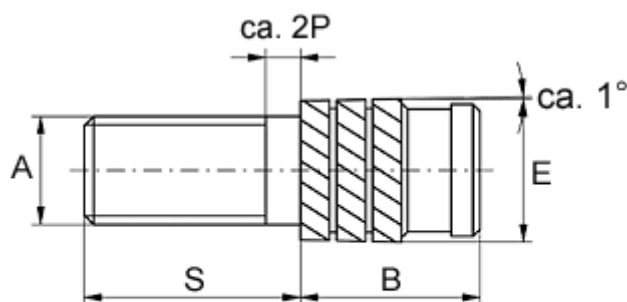

Data Sheet

Article number: 12856000035860
Description: KLEE-coil 856 000 035.860
M3,5 Brass

Measures

Gevindlængde = $S - 2P$
P = stigning

Male thread A	= M3,5x0,6
Min distance to edge	= 2.5
Mounting length B	= 6.3
Outer diameter E	= 5.00
Pin length S	= 16
Recommended bore diameter	= 4.6
Type	= 856 000 035.860